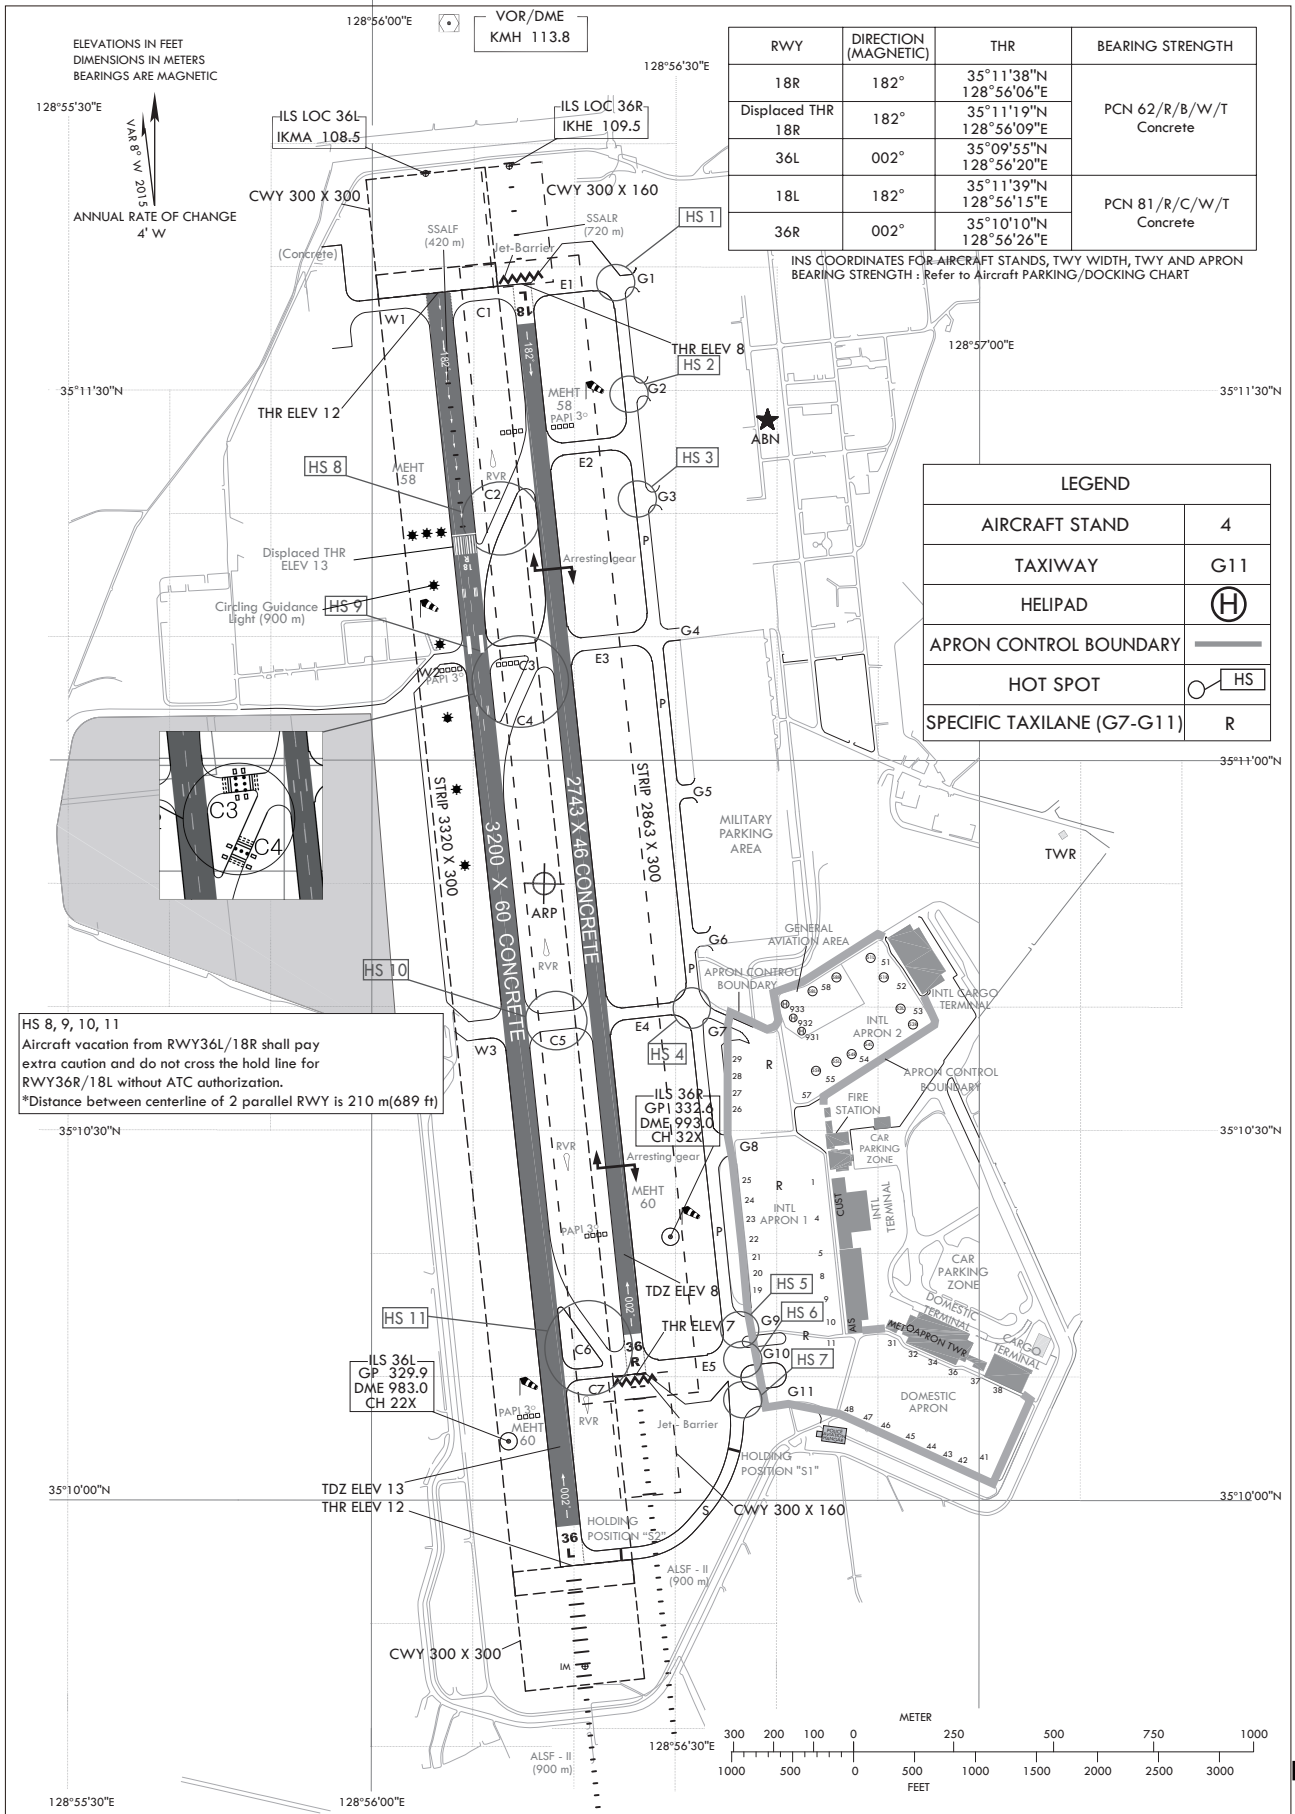

AERODROME
CHART - ICAO

35°10'50"N
128°56'17"E ELEV 13 ft

TWR	118.1	118.450	233.3	236.6
GND	121.9	275.8		
APRON	121.65	317.45		

BUSAN / Gimhae INTL

Change : Amended scale.

LIGHTING AND
MARKING CHART

BUSAN / Gimhae INTL

MARKING AIDS RWY 18L/36R AND 18R/36L AND EXIT TWY

LIGHTING AIDS RWY 18L/36R AND 18R/36L AND EXIT TWY