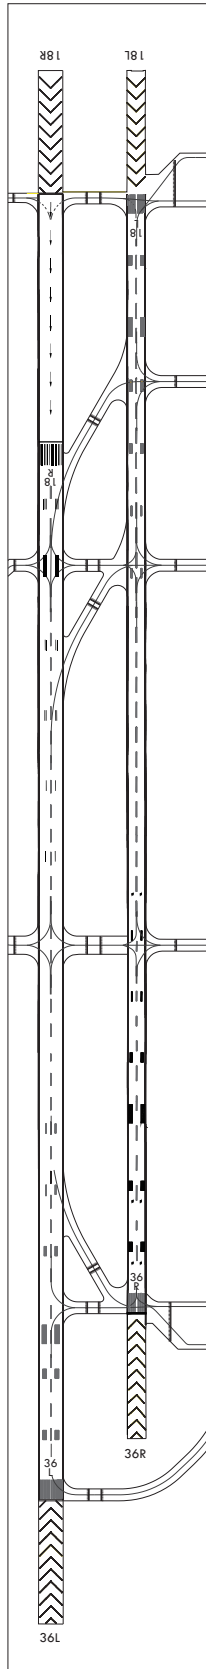

AERODROME
CHART - ICAO

35°10'50"N
128°56'17"E ELEV 13 ft

TWR	118.1	118.450	233.3	236.6
GND	121.9	275.8		
APRON	121.65	317.45		

BUSAN / Gimhae INTL

Change : Amended scale.

LIGHTING AND
MARKING CHART

BUSAN / Gimhae INTL

MARKING AIDS RWY 18L/36R AND 18R/36L AND EXIT TWY

LIGHTING AIDS RWY 18L/36R AND 18R/36L AND EXIT TWY